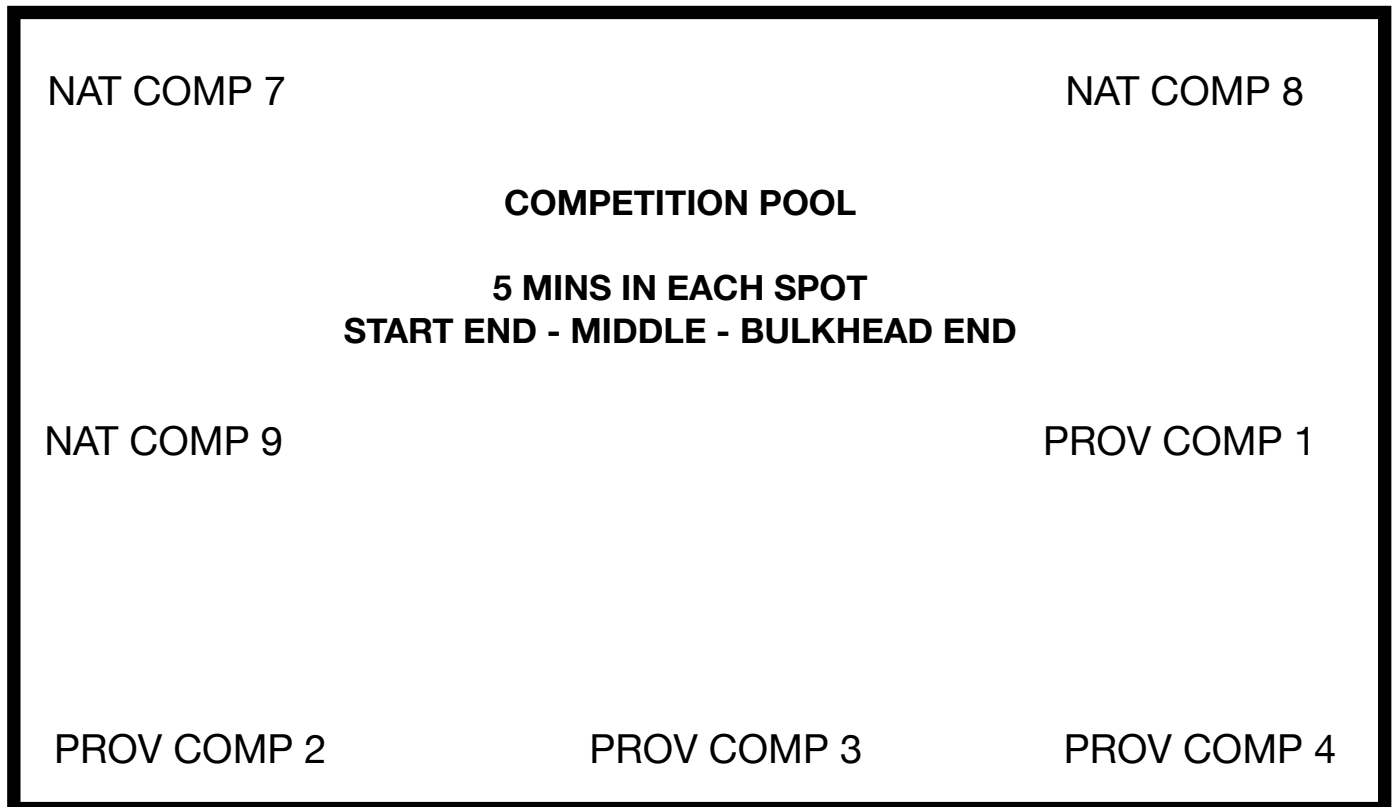

**YOUTH TEAM FINALS
SATURDAY, JANUARY 18
3:10PM-3:25PM**

START DECK